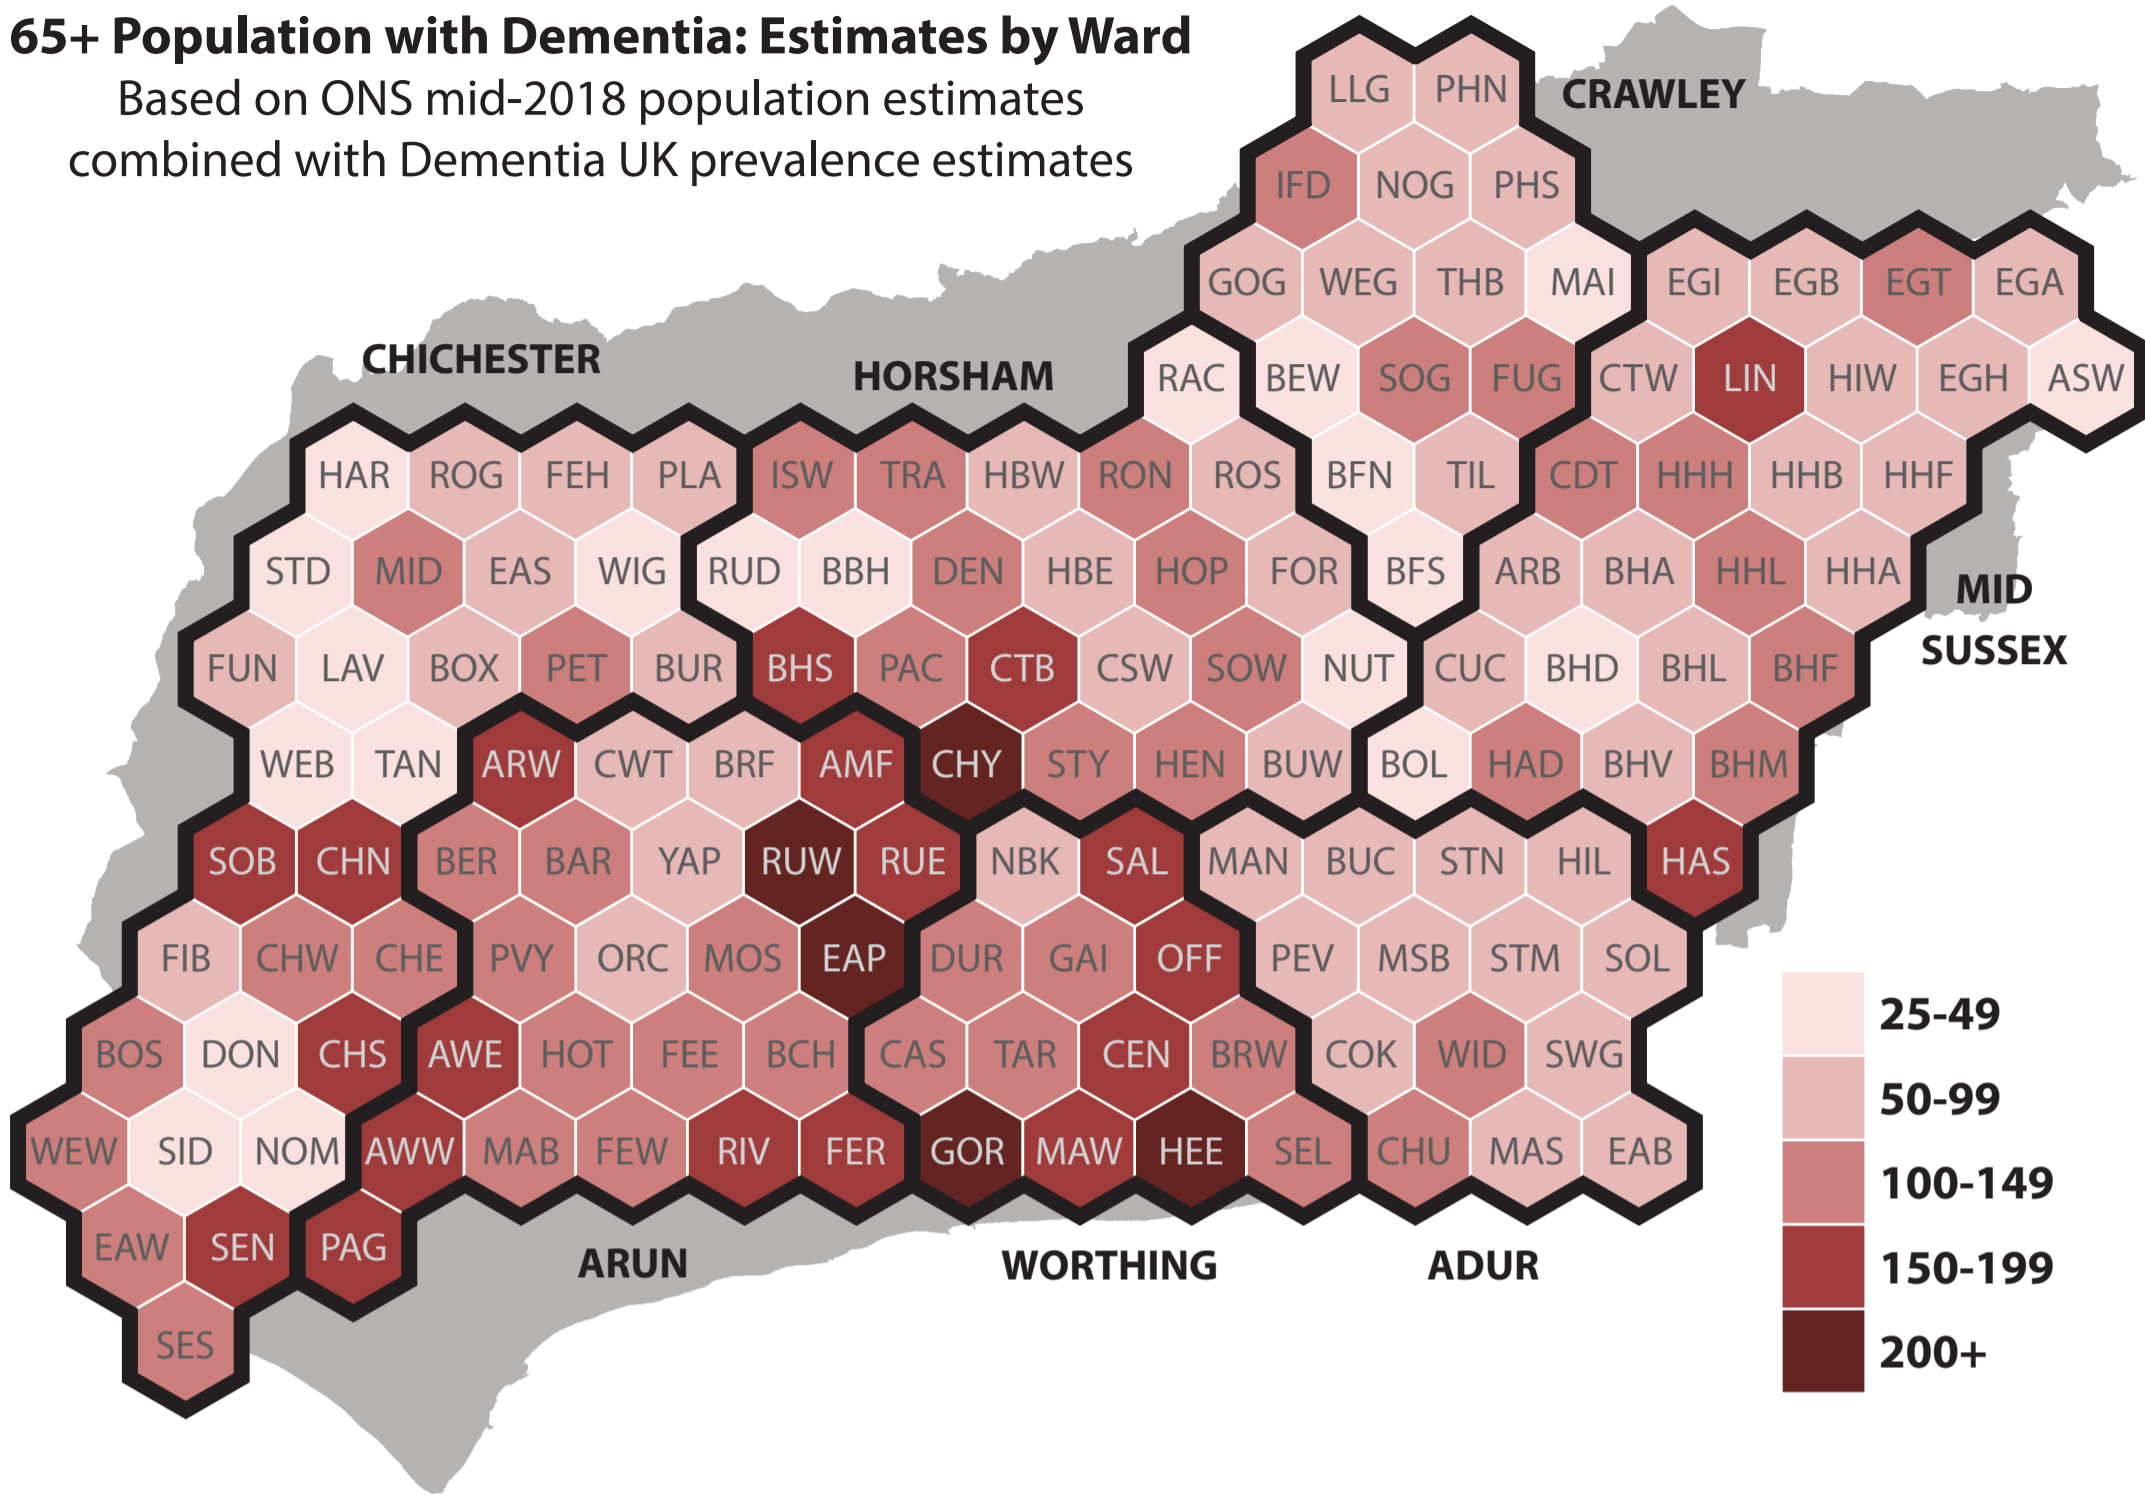

65+ Population with Dementia: Estimates by Ward

Based on ONS mid-2018 population estimates combined with Dementia UK prevalence estimates

Adur Wards:

BUC Buckingham
 CHU Churchill
 COK Cokeham
 EAB Eastbrook
 HIL Hillside
 MAN Manor
 MAS Marine (Shoreham)
 MSB Mash Barn
 PEV Peveler
 SOL Southlands
 STM St Mary's
 STN St Nicolas
 SWG Southwick Green
 WID Widewater

Arun Wards:

AMF Angmering & Findon
 ARW Arundel & Walberton
 AWE Aldwick East
 AWW Aldwick West
 BAR Barnham
 BCH Beach
 BER Bersted
 BRF Brookfield
 CWT Courtwick with Toddington
 EAP East Preston
 FEE Felpham East
 FER Ferring
 FEW Felpham West
 HOT Hotham
 MAB Marine (Bognor)
 MOS Middleton-on-Sea

TAN Tangmere
 WEB Westbourne
 WEW West Wittering
 WIG Wisborough Green

Crawley Wards:

BEW Bewbush
 BFN Broadfield North
 BFS Broadfield South
 FUG Furnace Green
 GOG Gossops Green
 IFD Ifield
 LLG Langley Green
 MAI Maidenbower
 NOG Northgate
 PHN Pound Hill North
 PHS Pound Hill South & Worth
 SOG Southgate
 THB Three Bridges
 TIL Tilgate
 WEG West Green

EGH East Grinstead Herontye
 EGI East Grinstead Imberhorne
 EGT East Grinstead Town
 HAD Hurstpierpoint & Downs
 HAS Hassocks
 HHA Haywards Heath Ashenground
 HHB Haywards Heath Bentswood
 HHF Haywards Heath Franklands
 HHH Haywards Heath Heath
 HHL Haywards Heath Lucastes
 HIW High Weald
 LIN Lindfield